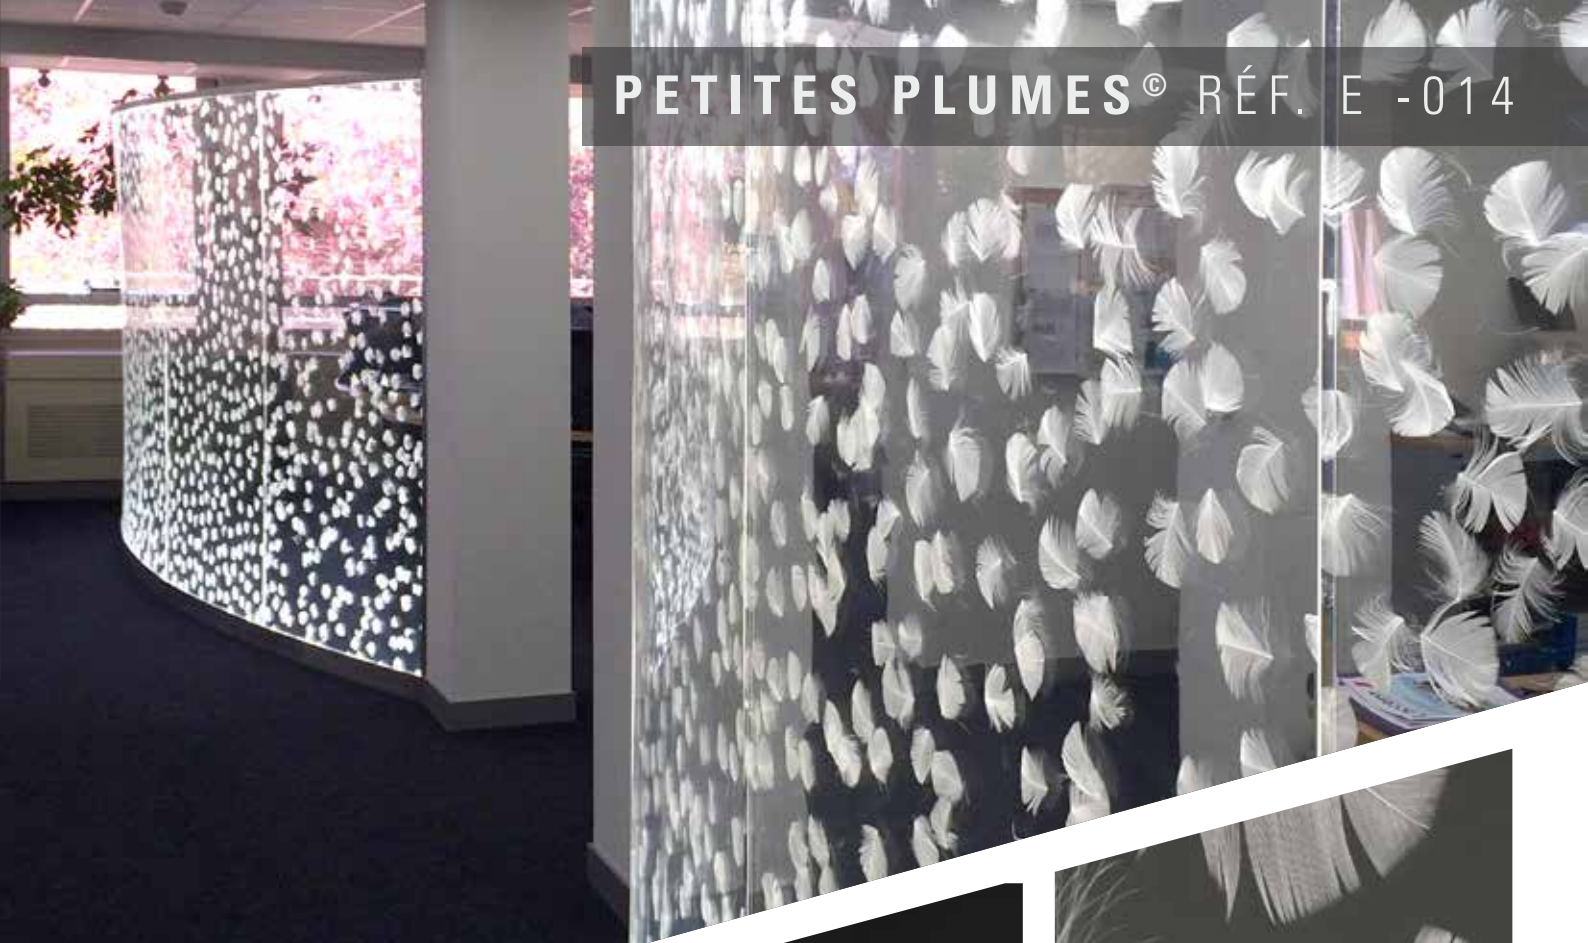

PETITES PLUMES® RÉF. E -014

ÉPAISSEURS

12 - 15 -
18 - 20 mm

FORMATS

2500×1000 mm
3000×1200 mm

FINITIONS

transparent
sablé

THICKNESSES

12 - 15 -
18 - 20 mm

SIZES

2500×1000 mm
3000×1200 mm

FINISHES

transparent
blur

DACRYL